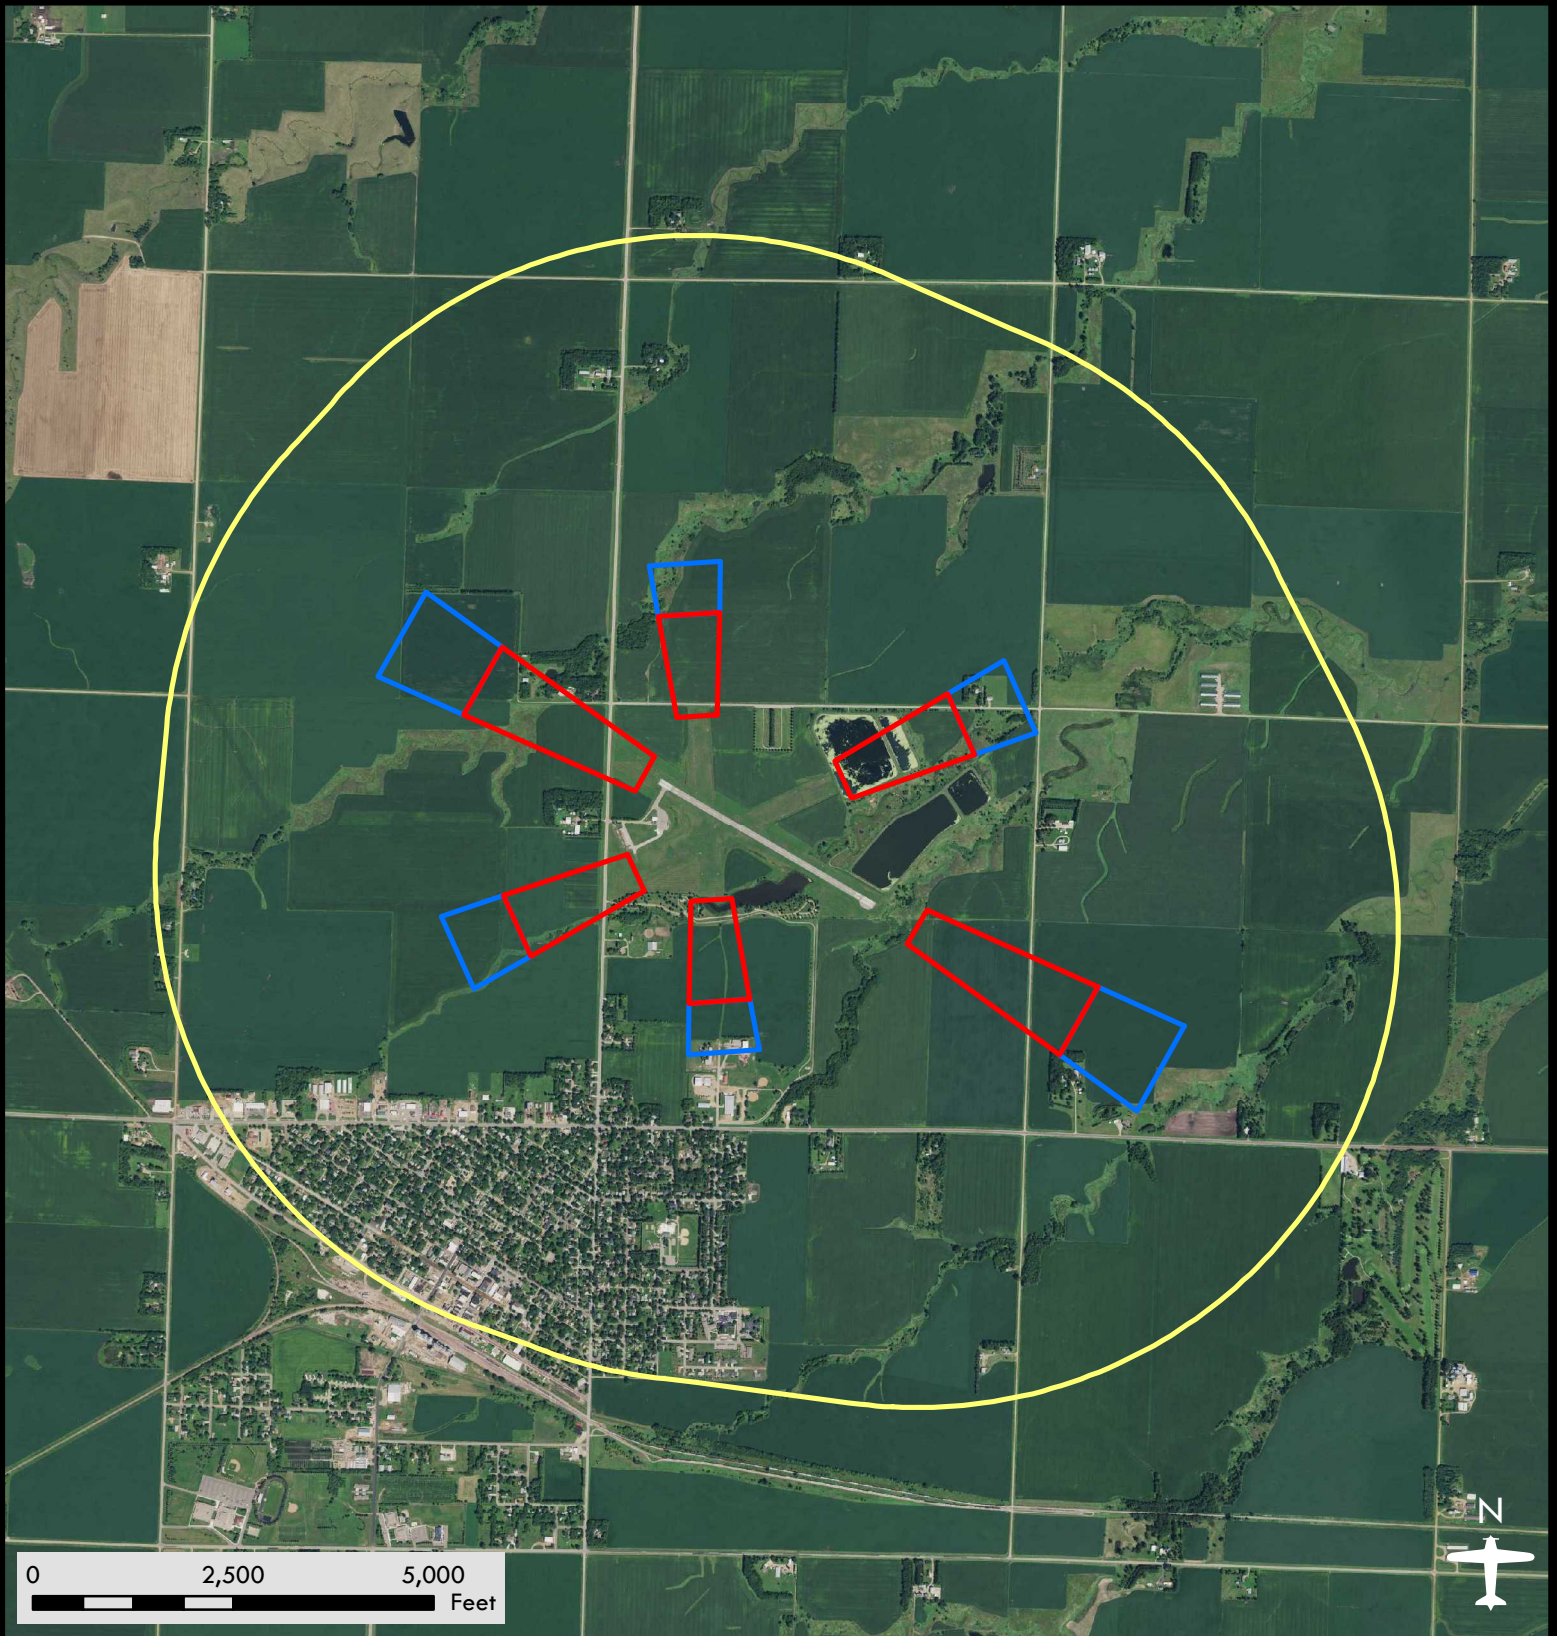

Tracy Municipal Airport

Airport Safety Zones

Date: 08/08/2018

Legend

-  Zone A
-  Zone B
-  Zone C

DISCLAIMER: This is not an official zoning map. To view the official map and ordinance for this airport, please visit the Airport Zoning Information Warehouse at <https://www.dot.state.mn.us/aero/planning/zoning-warehouse.html>. The State of Minnesota makes no representations or warranties expressed or implied, with respect to the reuse of the data provided herewith regardless of its format or the means of its transmission. There is no guarantee or representation to the user as to the accuracy, currency, suitability, or reliability of this data for any purpose. The user accepts the data "as is." The State of Minnesota assumes no responsibility for loss or damage incurred as a result of any user's reliance on this data. All maps and other material provided herein are protected by copyright. Permission is granted to copy and use the materials herein.